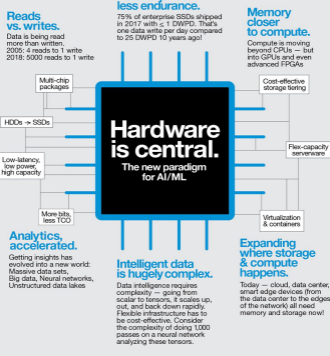

**Why Micron**  **why now**

## The hardware tipping point

Artificial intelligence is now mainstream thanks to these aligning events:

## Data itself is intelligent

it's taken in content + analyzed in context

**250 billion gigabytes of data**  
-created in 2017 alone-