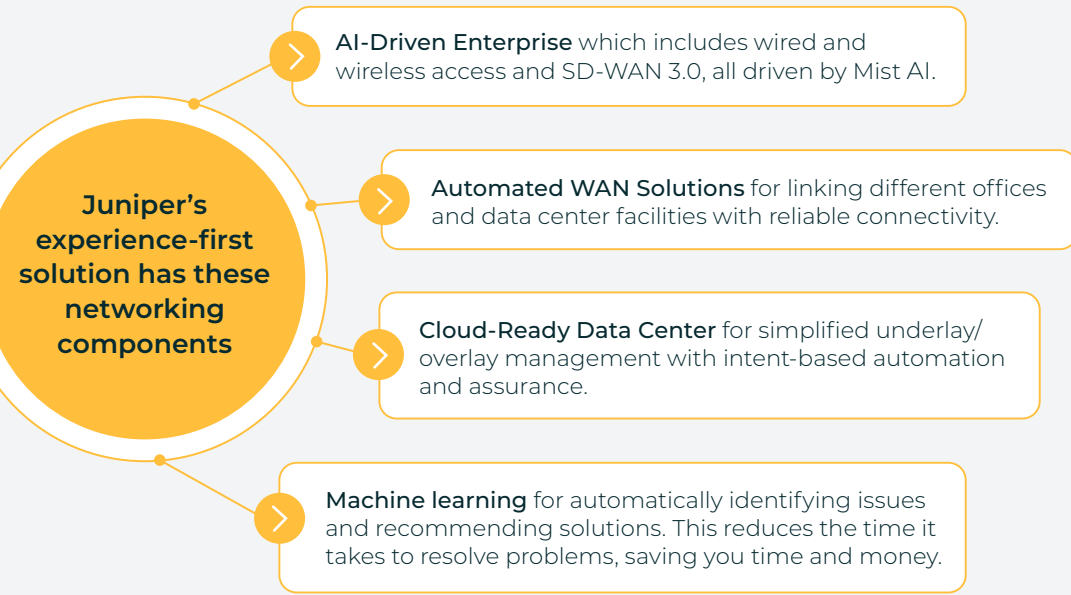

5

KEY BENEFITS OF JUNIPER'S MIST AI

Why Choose Myriad360 & Juniper?

Myriad360 is a technology consultancy and integrator that has been recognized for excellence by Juniper Networks in the category of Data Center & Cloud for their ability to develop innovative data center and cloud-integrated network solutions with Juniper's technology.

1 TIME-TESTED AI TECHNOLOGY

Looking to improve your network operations and reliability with Myriad360? Juniper's Mist AI is a powerful tool that uses advanced machine learning techniques and was designed with this goal in mind.